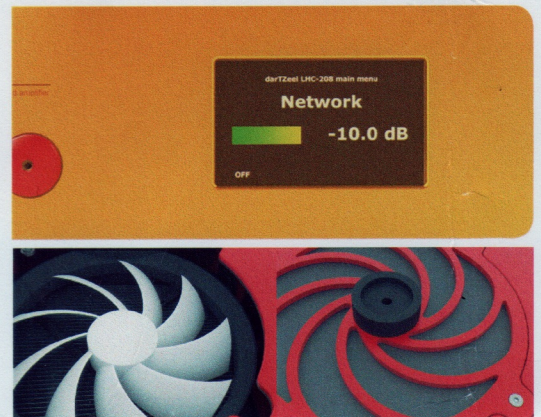

darTZeel

LHC-208 integrated streaming amplifier

darTZeel is proud introducing its first integrated line amplifier with full digital streaming capabilities. Powerful, easy to use, extremely versatile, the LHC-208 fills the gap between conventional DACs and integrated amplifiers available so far.

Key features include:

- Newly designed TFT tactile screen for intuitive, user-friendly operation.
- 4 analog inputs.
- 6 digital inputs.
- Up to 352.8/24 and 2 x DSD
- Unique darTZeel Smart Clock system.
- Special darTZeel cooling control.
- Full HT bypass function.
- Remote via computer or tablet.
- Optional infrared remote control.
- Headroom for additional features.
- Full aluminium chassis.

With its innovative design, darTZeel breaks the musical frontier of dematerialized music. Whatever the source format, the LHC-208 will treat, decode and play digital files as if they were purely analog.

Listening is believing.

LHC-208 Technical data

Nominal output power	:	200 watts RMS (220 watts peak) @ 8 ohms 300 watts RMS (330 watts peak) @ 4 ohms 325 watts RMS (375 watts peak) @ 2 ohms (software limited)
Line Gain	:	0 dB nominal, up to +12dB
Power Stage Gain	:	26 dB @ 8 ohms
Analog Inputs	:	1 x Zeel 50-ohm BNC, 3 x RCA line 1 x Aux 3.5 mm front panel jack
Digital Inputs	:	1 x RJ45 Network 1 x USB 2 x SPDIF (RCA 75 ohms) 2 x TOS Link
Analog Output	:	1 x Headphone 6.35 mm front panel jack
Frequency response	:	7 Hz – 170 kHz, +0, -6 dB 20 Hz – 20 kHz, +0, -0.5 dB
Rise time	:	< 0.8 μ s
Slew rate	:	> 100 V/ μ s, peak-peak
DC output voltage	:	< \pm 15 mV max.
Total Harmonic Distortion (THD)	:	< 1 % from 7 Hz to 77 kHz
Temporal Distortion	:	None, at any level and load, as specified above
Crosstalk	:	< -80 dB @ 1 kHz
Signal to noise ratio	:	> 105 dB (A) @ nominal power
Power consumption	:	2 watts Standby, 40 watts @ idle, 900 watts @ maximum output power
Size in mm	:	440 x 350 x 130 (WxDxH)
Net weight	:	16 kg