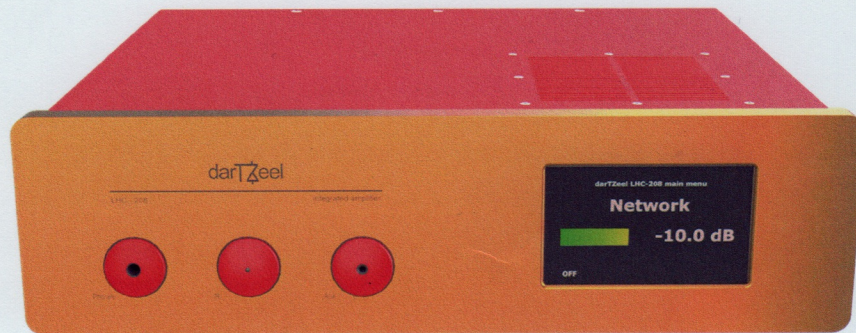

darTZeel

LHC-208 integrated streaming amplifier

darTZeel is proud introducing its first integrated line amplifier with full digital streaming capabilities. Powerful, easy to use, extremely versatile, the LHC-208 fills the gap between conventional DACs and integrated amplifiers available so far.

Key features include:

- Newly designed TFT tactile screen for intuitive, user-friendly operation.
- 4 analog inputs.
- 6 digital inputs.
- Up to 352.8/24 and 2 x DSD
- Unique darTZeel Smart Clock system.
- Special darTZeel cooling control.
- Full HT bypass function.
- Remote via computer or tablet.
- Optional infrared remote control.
- Headroom for additional features.
- Full aluminium chassis.

With its innovative design, darTZeel breaks the musical frontier of dematerialized music. Whatever the source format, the LHC-208 will treat, decode and play digital files as if they were purely analog.

Listening is believing.

LHC-208 Technical data

Nominal output power	:	200 watts RMS (220 watts peak) @ 8 ohms 300 watts RMS (330 watts peak) @ 4 ohms 325 watts RMS (375 watts peak) @ 2 ohms (software limited)
Line Gain	:	0 dB nominal, up to +12dB
Power Stage Gain	:	26 dB @ 8 ohms
Analog Inputs	:	1 x Zeel 50-ohm BNC, 3 x RCA line 1 x Aux 3.5 mm front panel jack
Digital Inputs	:	1 x RJ45 Network 1 x USB 2 x SPDIF (RCA 75 ohms) 2 x TOS Link
Analog Output	:	1 x Headphone 6.35 mm front panel jack
Frequency response	:	7 Hz – 170 kHz, +0, -6 dB 20 Hz – 20 kHz, +0, -0.5 dB
Rise time	:	< 0.8 μ s
Slew rate	:	> 100 V/ μ s, peak-peak
DC output voltage	:	< \pm 15 mV max.
Total Harmonic Distortion (THD)	:	< 1 % from 7 Hz to 77 kHz
Temporal Distortion	:	None, at any level and load, as specified above
Crosstalk	:	< -80 dB @ 1 kHz
Signal to noise ratio	:	> 105 dB (A) @ nominal power
Power consumption	:	2 watts Standby, 40 watts @ idle, 900 watts @ maximum output power
Size in mm	:	440 x 350 x 130 (WxDxH)
Net weight	:	16 kg