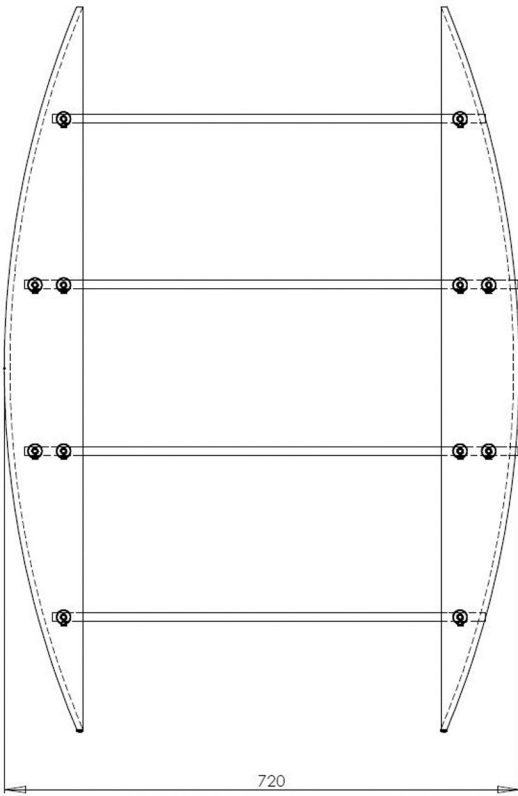

Crystal Curve

Instruction manual

Contents

2x

2x

2x

1x

1x

Pre-mounted

1

2

3

4

5

6

7

8

9

10

11

12 x

12

Crystal Coble