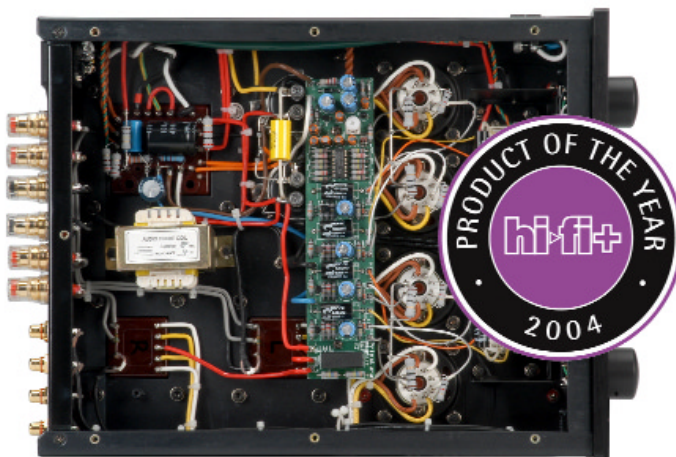

# PrimaLuna<sup>®</sup> ProLogue Two

The ultimate integrated amp in its class

For just a little more than the ProLogue One, with greater power and even higher performance from the following upgrades:

- **KT88 Output Tubes.** We use the current production copy of the legendary British Genalex KT88. The tube simply sounds spectacular, offering tremendous body and punch while maintaining the warmth and humanity you expect from an all-tube amplifier.
- **Fast Recovery Diodes.** The result is increased definition, detail, and control, especially during complex musical passages.
- **Hand-rubbed, high gloss finish** with black or silver faceplate and quick-release tube cage.
- **Solen capacitors made in France** provide a richer midband and more life-like clarity.

***"The PrimaLuna ProLogue Two garners my strongest recommendation. It's not merely a great tube amp, but a great amp, period."***

— Ed Kobesky, *Positive Feedback Online*, March 2005

***"I loved it, and strongly recommend you try one at the earliest opportunity."***